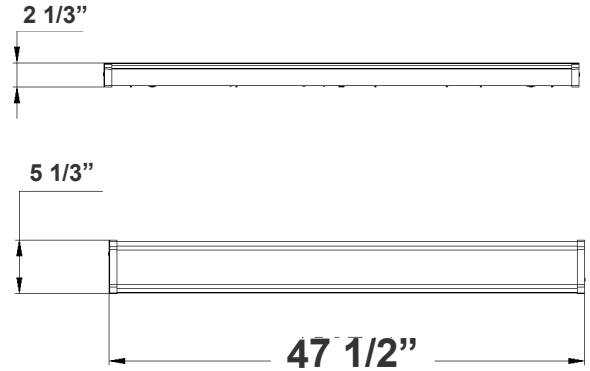

Type: _____

LED Economy Wrap-around fixtures are ideal for a variety of industrial, commercial and residential applications.

47 1/2"(L) x 5 1/3"(W) x 21/3"(H)

Features

- Housing: Die-formed Cold Rolled Steel With Powder Coated White
- Installation: Ceiling-Mounted
- Lens: Polycarbonate Lens
- MCTP: Multi CCT and Power (Selectable Switch Inside Fixture)

Technical Specifications

Electrical:

- Voltage: 120-277V AC 60Hz
- Wattage: 40W/50W/65W
- Power Factor: >0.99
- Efficacy: 80 LPW

Mechanical:

- White Finish
- Housing: Die-formed Cold Rolled Steel With Powder Coated White
- Installation: Ceiling-Mounted
- Operating temperature: -22°F~104°F
- 5-Year Warranty