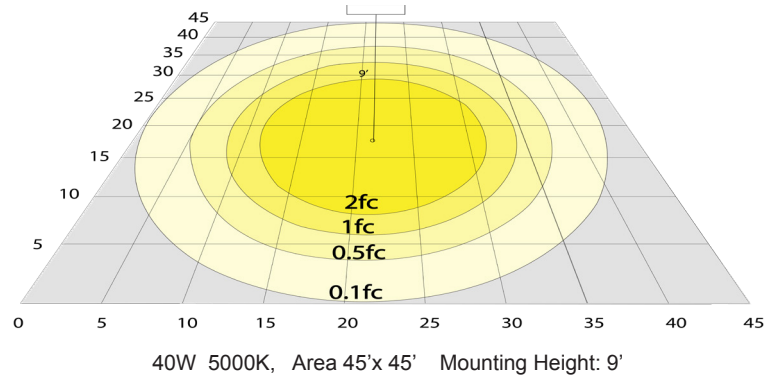

BUD Rating: B1-U2-G1

40W 5000K, Area 45'x 45' Mounting Height: 9'

Other Views:

Side View

Front View

Back View

Performance Table: WAE-4FT-40-65W-MCT-DD

MODEL NO.	Wattage	Voltage	Lumens	Color Temp.	BUG Rating	LPW
WAE-4FT-40-65W-MCT-DD	40W	120~277V	3200LM	3000K	B1-U2-G1	80
	50W		4000LM	4000K		
	65W		5200LM	5000K		