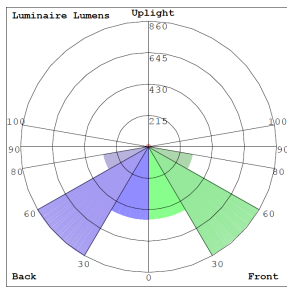

Lighting:

- Dimmable: 0~10V TRIAC Dimming
- Lens: Polycarbonate Lens
- Total Lumens: 5200LM Max.
- Color Temperatures: 3000K/4000K/5000K
- Multi-CCT (Selectable Switch Inside fFixture)
- Color Rendering Index: CRI ≥ 82
- Life Span: 50,000 hrs.

BUD Rating: B1-U2-G1

40W 5000K, Area 45'x 45' Mounting Height: 9'

Other Views:

Side View

Front View

Back View

Performance Table: WAE-4FT-40-65W-MCT-DD

MODEL NO.	Wattage	Voltage	Lumens	Color Temp.	BUG Rating	LPW
WAE-4FT-40-65W-MCT-DD	40W	120~277V	3200LM	3000K	B1-U2-G1	80
	50W		4000LM	4000K		
	65W		5200LM	5000K		