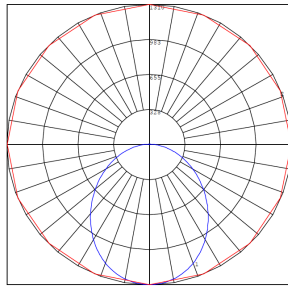

BUD Rating: B1-U2-G1

40W 5000K, Area 45'x 45' Mounting Height: 9'

Other Views:

Side View

Front View

Back View

Performance Table: WAE-4FT-40-65W-MCT-DD

MODEL NO.	Wattage	Voltage	Lumens	Color Temp.	BUG Rating	LPW
WAE-4FT-40-65W-MCT-DD	40W	120~277V	3200LM	3000K	B1-U2-G1	80
	50W		4000LM	4000K		
	65W		5200LM	5000K		